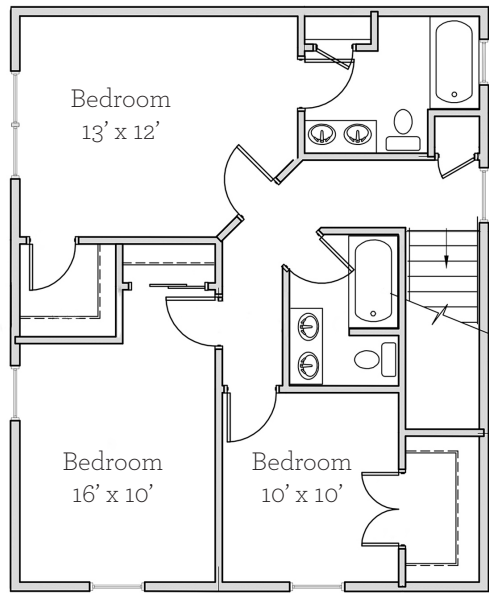

UPPER LEVEL

LOWER LEVEL

REDTAIL ACKERS

CARRIAGE HOMES

Located in the Middleton municipality and the Waunakee School District. All of the lots are single family home-sites.

Lots 1-8; Carriage Homes starting at **\$379,000**, with a welcoming front door on Redtail Pass/Carnation Way and garage at the back of the home on Ally Way.

LOT	ADDRESS	AREA
1	5302 Carnation Way	4905
2	5306 Carnation Way	4503
3	5310 Carnation Way	4737
4	4111 Redtail Pass	5493
5	4113 Redtail Pass	4840
6	4115 Redtail Pass	4758
7	4117 Redtail Pass	4676
8	4119 Redtail Pass	5128